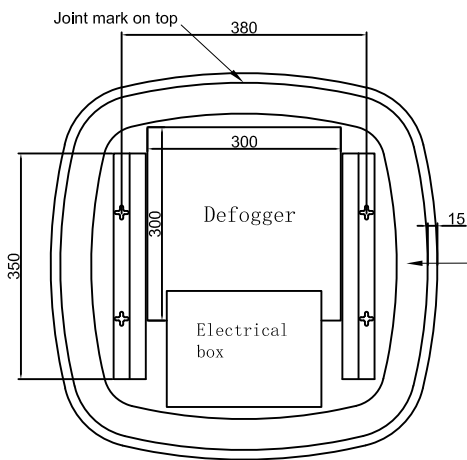

Left touch switch:

- First touch: ON mode for direct front light + heating
- Second touch: ON mode for indirect ambient light + heating
- Third touch: ON mode for both direct and indirect light + heating
- Fourth touch: OFF mode for both direct and indirect light + heating
- Dimming function: when lights are ON, hold down the left touch switch to activate the dimming function

Right touch switch:

- Color change: when lights are ON, hold down the right touch switch to activate the color change function

LED holder+soft silicone diffuser

Section A-A

Phantom mirror model 5

Size:W600*H600mm

Front LED Light: 2835/24V/360pcs/2700~6400K/54W

LED Length:1.7m

Backlit LED Ligh: 2835/24V/120PCS/20W/2700K~6400K

LED Length:1.95m

Heating film: 300*300mm

CE IP44