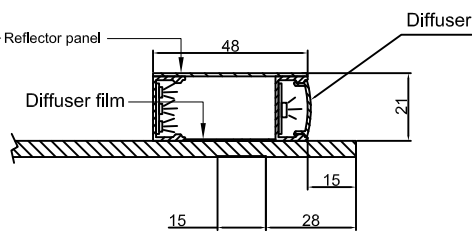

Right touch switch:

- Color change: when lights are ON, hold down the right touch switch to activate the color change function

LED holder+soft silicone diffuser

Section A-A

Phantom mirror model 5

Size:W600*H600mm

Front LED Light: 2835/24V/360pcs/2700~6400K/54W

LED Length:1.7m

Backlit LED Ligh: 2835/24V/120PCS/20W/2700K~6400K

LED Length:1.95m

Heating film: 300*300mm

CE IP44