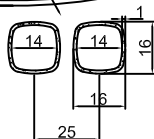

**Right touch switch:**

- Color change: when lights are ON, hold down the right touch switch to activate the color change function

LED holder+soft silicone diffuser

Section A-A

**Phantom mirror model 6**

Size:W600\*H600mm

Front LED Light: 2835/24V/360pcs/2700~6400K/54W

LED Length:1.7m

Backlit LED Ligh: 2835/24V/120PCS/20W/2700K~6400K

LED Length:1.95m

Heating film: 300\*300mm

CE IP44