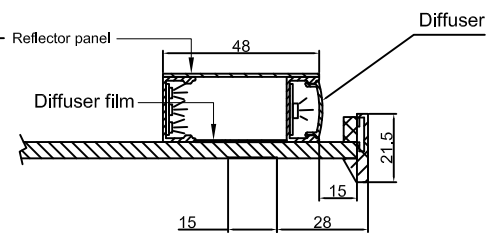

**Right touch switch:**

- Color change: when lights are ON, hold down the right touch switch to activate the color change function

LED holder+soft silicone diffuser

Section A-A

**Phantom mirror model 6**

Size:W600\*H600mm

Front LED Light: 2835/24V/360pcs/2700~6400K/54W

LED Length:1.7m

Backlit LED Ligh: 2835/24V/120PCS/20W/2700K~6400K

LED Length:1.95m

Heating film: 300\*300mm

CE IP44