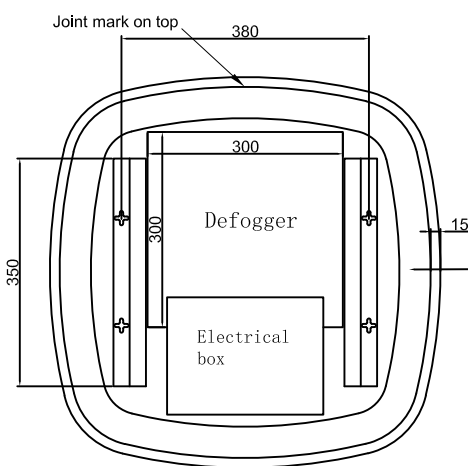

**Left touch switch:**

- First touch: ON mode for direct front light + heating
- Second touch: ON mode for indirect ambient light + heating
- Third touch: ON mode for both direct and indirect light + heating
- Fourth touch: OFF mode for both direct and indirect light + heating
- Dimming function: when lights are ON, hold down the left touch switch to activate the dimming function

**Right touch switch:**

- Color change: when lights are ON, hold down the right touch switch to activate the color change function

LED holder+soft silicone diffuser

Section A-A

**Phantom mirror model 6**

Size:W600\*H600mm

Front LED Light: 2835/24V/360pcs/2700~6400K/54W

LED Length:1.7m

Backlit LED Ligh: 2835/24V/120PCS/20W/2700K~6400K

LED Length:1.95m

Heating film: 300\*300mm

CE IP44