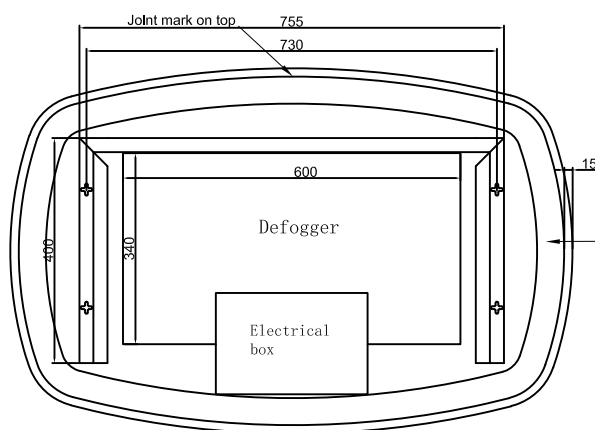

Left touch switch:

- First touch: ON mode for direct front light + heating
- Second touch: ON mode for indirect ambient light + heating
- Third touch: ON mode for both direct and indirect light + heating
- Fourth touch: OFF mode for both direct and indirect light + heating
- Dimming function: when lights are ON, hold down the left touch switch to activate the dimming function

Right touch switch:

- Color change: when lights are ON, hold down the right touch switch to activate the color change function

LED holder+soft silicone diffuser
Section A-A

Phantom mirror model 6

Size:W1000*H650mm

Front LED Light: 2835/24V/360pcs/2700~6400K/54W

LED Length:2.5m

Backlit LED Ligh: 2835/24V/120PCS/20W/2700K~6400K

LED Length:2.7m

Heating film: 600*340mm

CE IP44