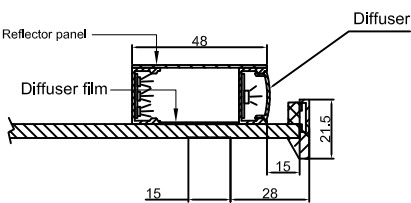

Right touch switch:

- Color change: when lights are ON, hold down the right touch switch to activate the color change function

LED holder+soft silicone diffuser
Section A-A

Phantom mirror model 6

Size:W1000*H650mm

Front LED Light: 2835/24V/360pcs/2700~6400K/54W

LED Length:2.5m

Backlit LED Ligh: 2835/24V/120PCS/20W/2700K~6400K

LED Length:2.7m

Heating film: 600*340mm

CE IP44