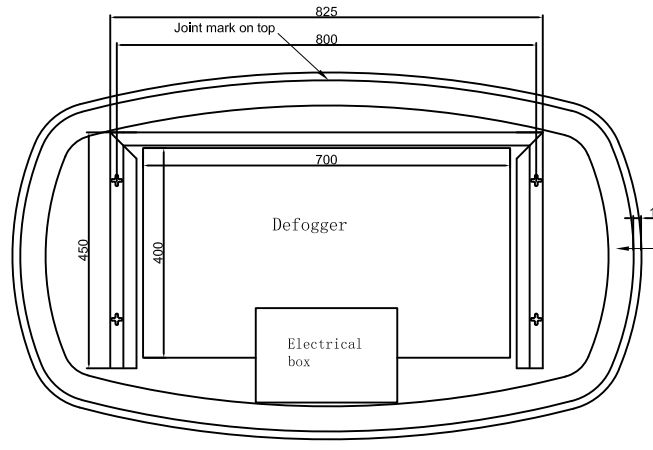

**Left touch switch:**  
 First touch: ON mode for direct front light + heating  
 Second touch: ON mode for indirect ambient light + heating  
 Third touch: ON mode for both direct and indirect light + heating  
 Fourth touch: OFF mode for both direct and indirect light + heating  
 Dimming function: when lights are ON, hold down the left touch switch to activate the dimming function

**Right touch switch:**  
 Color change: when lights are ON, hold down the right touch switch to activate the color change function

LED holder+soft silicone diffuser  
 Section A-A

Phantom mirror model 6  
 Size:W1200\*H700mm  
 Front LED Light: 2835/24V/360pcs/2700~6400K/54W  
 LED Length:2.9m  
 Backlit LED Light: 2835/24V/120PCS/20W/2700K~6400K  
 LED Length:3.15m  
 Heating film: 700\*400mm  
 CE IP44