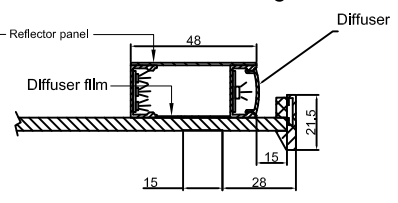

**Right touch switch:**  
 Color change: when lights are ON, hold down the right touch switch to activate the color change function

LED holder+soft silicone diffuser  
 Section A-A

Phantom mirror model 6  
 Size:W1200\*H700mm  
 Front LED Light: 2835/24V/360pcs/2700~6400K/54W  
 LED Length:2.9m  
 Backlit LED Light: 2835/24V/120PCS/20W/2700K~6400K  
 LED Length:3.15m  
 Heating film: 700\*400mm  
 CE IP44