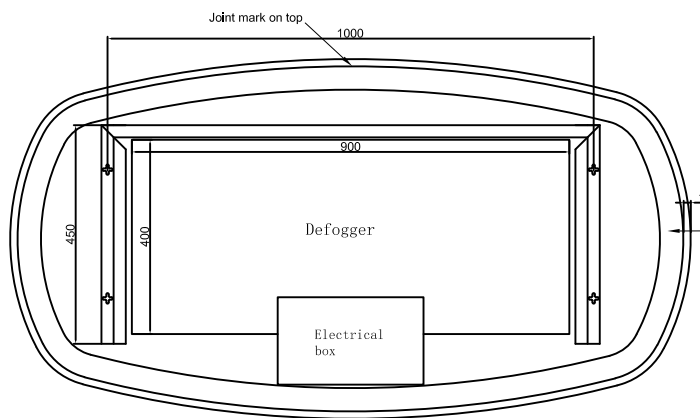

**Left touch switch:**  
 First touch: ON mode for direct front light + heating  
 Second touch: ON mode for indirect ambient light + heating  
 Third touch: ON mode for both direct and indirect light + heating  
 Fourth touch: OFF mode for both direct and indirect light + heating  
 Dimming function: when lights are ON, hold down the left touch switch to activate the dimming function

**Right touch switch:**  
 Color change: when lights are ON, hold down the right touch switch to activate the color change function

Phantom mirror model 6  
 Size:W1400\*H740mm  
 Front LED Light: 2835/24V/360pcs/2700~6400K/54W  
 LED Length:3.3m  
 Backlit LED Ligh: 2835/24V/120PCS/20W/2700K~6400K  
 LED Length:3.55m  
 Heating film: 900\*400mm  
 CE IP44