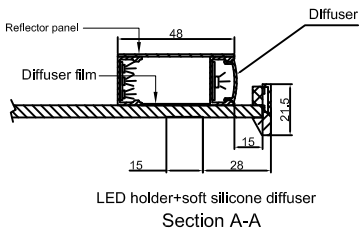

**Right touch switch:**  
 Color change: when lights are ON, hold down the right touch switch to activate the color change function

Phantom mirror model 6  
 Size:W1400\*H740mm  
 Front LED Light: 2835/24V/360pcs/2700~6400K/54W  
 LED Length:3.3m  
 Backlit LED Ligh: 2835/24V/120PCS/20W/2700K~6400K  
 LED Length:3.55m  
 Heating film: 900\*400mm  
 CE IP44